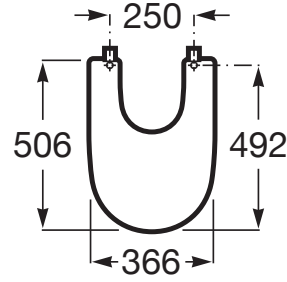

ONA

Soft-closing SUPRALIT® bidet lid

TECHNICAL DRAWINGS

FEATURES

EasyFix

Hinges material: Stainless steel

Quick release

Shape: Round