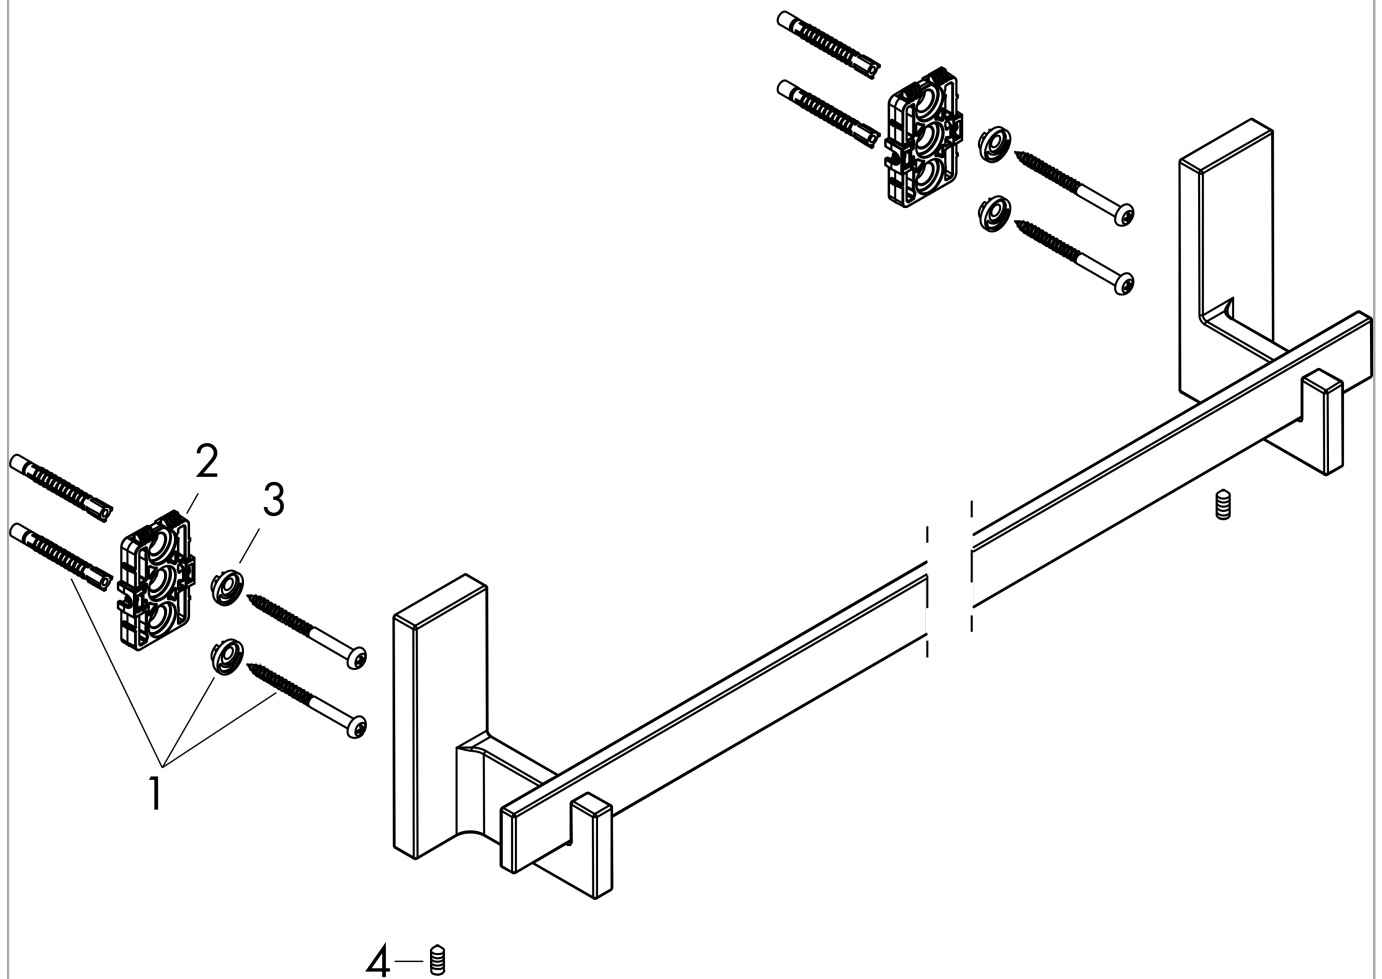

### product features

- wall-mounted
- material: metal
- length: 640 mm
- with mounting material
- drilling distance: 600 mm
- diameter drill hole: 6 mm

### Scale drawing

**AXOR Universal Rectangular  
Bath towel rail 600 mm**  
Finish: **Polished Black Chrome**

Article Number: **42661330**

## Exploded Drawing

Year of production: >10/22

**AXOR Universal Rectangular  
Bath towel rail 600 mm**  
Finish: **Polished Black Chrome**    Article Number: **42661330**