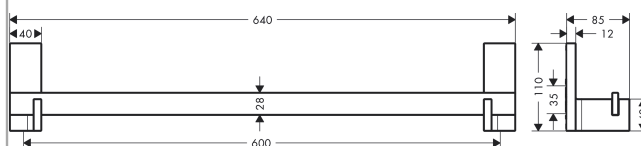

### product features

- wall-mounted
- material: metal
- length: 640 mm
- with mounting material
- drilling distance: 600 mm
- diameter drill hole: 6 mm

### Scale drawing

**AXOR Universal Rectangular  
Bath towel rail 600 mm**  
Finish: **Polished Black Chrome**

Article Number: **42661330**

## Exploded Drawing

Year of production: >10/22

**AXOR Universal Rectangular  
Bath towel rail 600 mm**  
Finish: **Polished Black Chrome**    Article Number: **42661330**