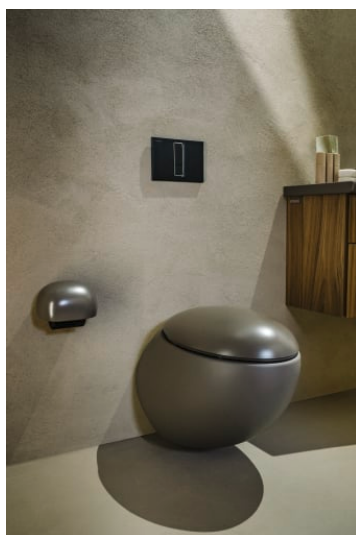

Special feature: Surface refinement LCC (only white), rimless, concealed surfaces directing water are fully glazed throughout, closed water rim, vacuum checked

Further options / accessories: WC seat and cover with automatic lowering 892971

**H9201140000001**

INEOLINK podžbukni  
vodokotlić za viseću  
školjku i školjku tuš

**H9201150000001**

Installation set for wall-  
hung WCs and bidets,  
EasyFit 2.0, 250 mm

**H8938280000001**