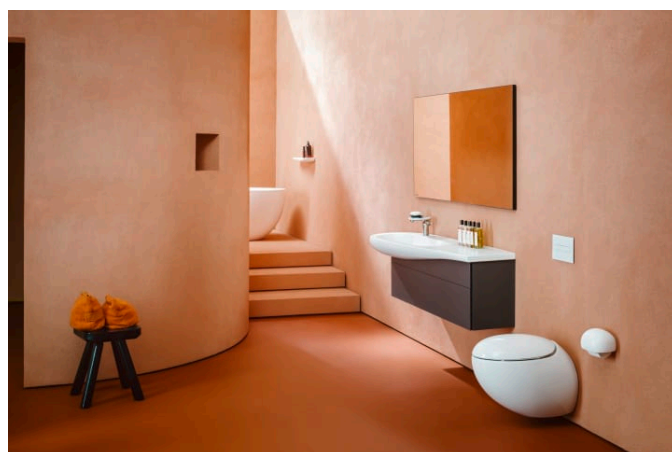

## SPECIFIKACIJE TEKSTA

Wallhung WC rimless washdown Laufen-IL BAGNO ALESSI ONE, sanitary ceramic, for concealed cistern

EN 997, EN 33, min 5/3-l-flush, dimensions 390 x 585 x 400 mm  
concealed trap, concealed fixation

Special feature: Surface refinement LCC (only white), rimless, concealed surfaces directing water are fully glazed throughout, closed water rim, vacuum checked

Further options / accessories: WC seat and cover with automatic lowering 892971

**Style** : Raskošan

**Sustav ispiranja** : Dubinsko ispiranje

**Tip odvoda** : Vodoravno

**Vrsta ruba** : Rimless

**Water Inlet System** : Stražnji ulaz

TEHNIČKI NACRT

KOMPATIBILAN SA

WC daska i poklopac,  
uklonjiva, sa  
sporospuštajućim  
sistemom

**H9201140000001**

INEOLINK podžbukni  
vodokotlić za viseću  
školjku i školjku tuš

**H9201150000001**

Installation set for wall-  
hung WCs and bidets,  
EasyFit 2.0, 250 mm

**H8938280000001**