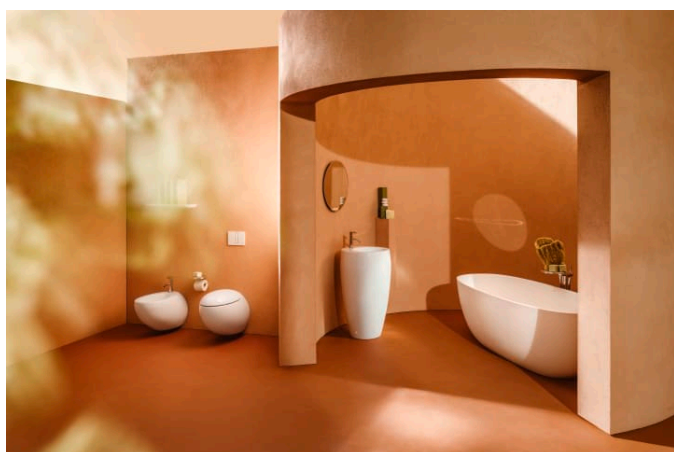

## SPECIFIKACIJE TEKSTA

Wallhung WC rimless washdown Laufen-IL BAGNO ALESSI ONE, sanitary ceramic, for concealed cistern

EN 997, EN 33, min 5/3-l-flush, dimensions 390 x 585 x 400 mm  
concealed trap, concealed fixation

Special feature: Surface refinement LCC (only white), rimless, concealed surfaces directing water are fully glazed throughout, closed water rim, vacuum checked

Further options / accessories: WC seat and cover with automatic lowering 892971

**H9201140000001**

INEOLINK podžbukni  
vodokotlić za viseću  
školjku i školjku tuš

**H9201150000001**

Installation set for wall-  
hung WCs and bidets,  
EasyFit 2.0, 250 mm

**H8938280000001**