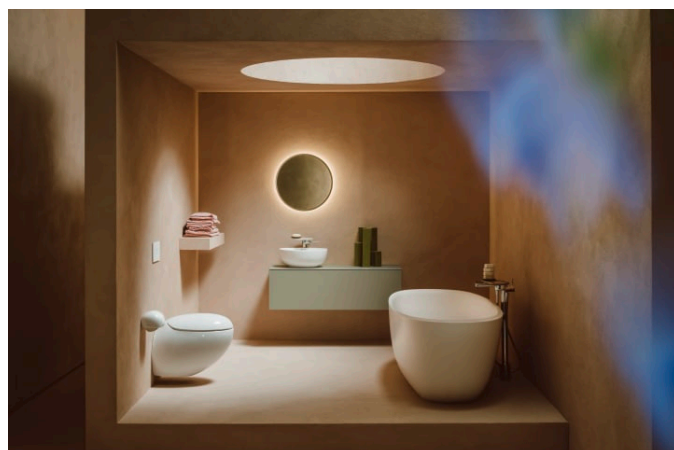

## SPECIFIKACIJE TEKSTA

Wallhung WC rimless washdown Laufen-IL BAGNO ALESSI ONE, sanitary ceramic, for concealed cistern

EN 997, EN 33, min 5/3-l-flush, dimensions 390 x 585 x 400 mm  
concealed trap, concealed fixation

Special feature: Surface refinement LCC (only white), rimless, concealed surfaces directing water are fully glazed throughout, closed water rim, vacuum checked

Further options / accessories: WC seat and cover with automatic lowering 892971

**Style** : Raskošan

**Sustav ispiranja** : Dubinsko ispiranje

**Tip odvoda** : Vodoravno

**Vrsta ruba** : Rimless

**Water Inlet System** : Stražnji ulaz

TEHNIČKI NACRT

KOMPATIBILAN SA

WC daska i poklopac,  
uklonjiva, sa  
sporospuštajućim  
sistemom

**H9201140000001**

INEOLINK podžbukni  
vodokotlić za viseću  
školjku i školjku tuš

**H9201150000001**

Installation set for wall-  
hung WCs and bidets,  
EasyFit 2.0, 250 mm

**H8938280000001**